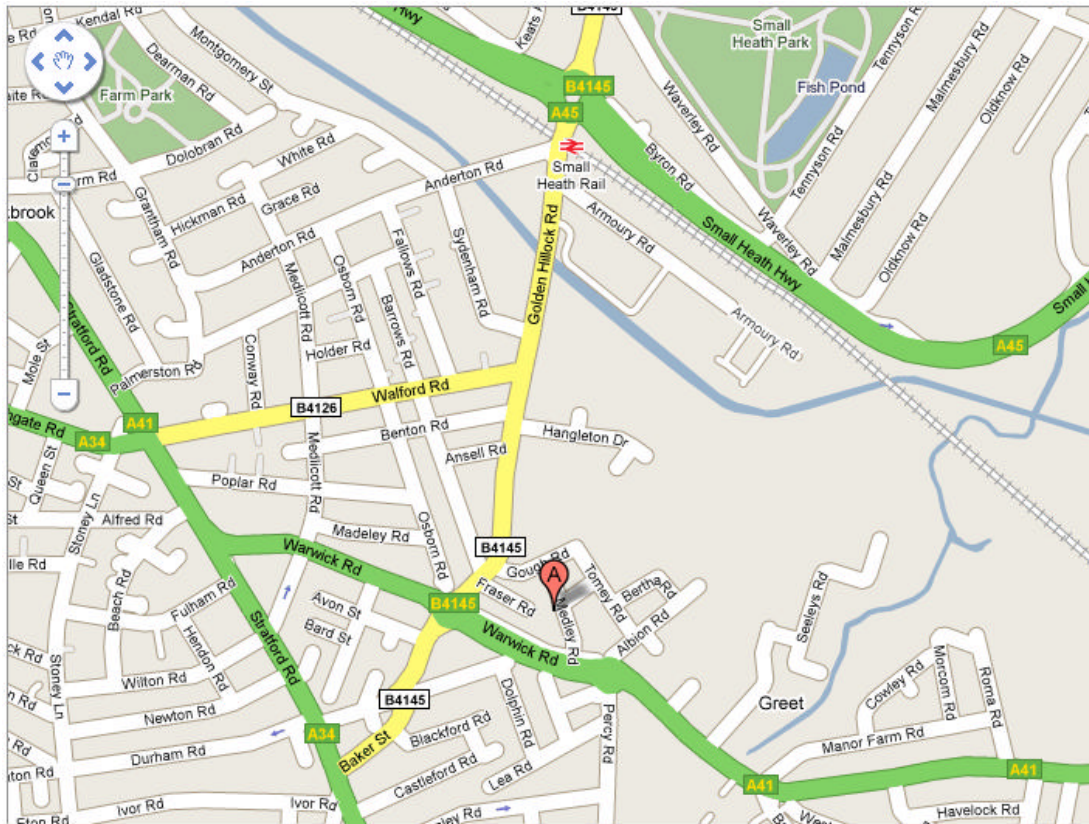

# Essential English course for Adult Learners

**Bosnia House**  
**36 Medley Road**  
**Birmingham**  
**B11 2NE**

**Bus 37, get off at Warwick Rd, then  
walk to Medley Road**